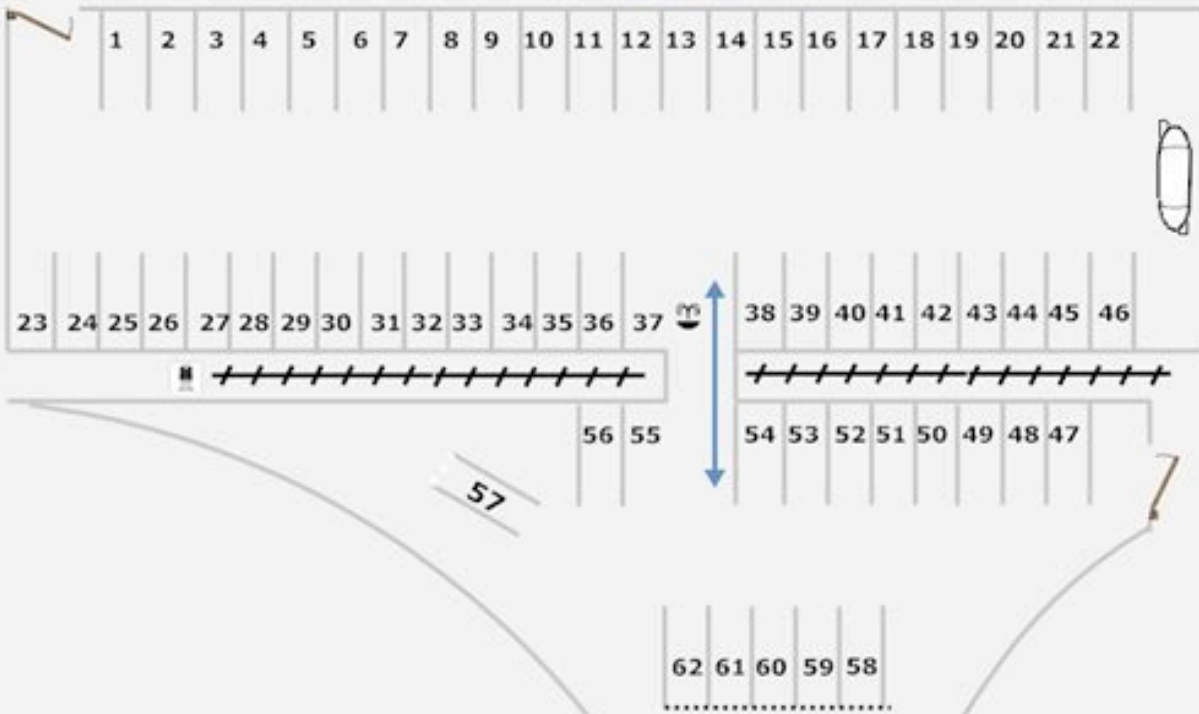

Bryan Street

Legend

-  Dump Station
-  Showers
-  Gate
-  Railroads

Scale: 1/16" = 4'
RV Spaces: 20' * 40'

225 Talleyrand Ave
Jacksonville, FL 32202
904-353-1126